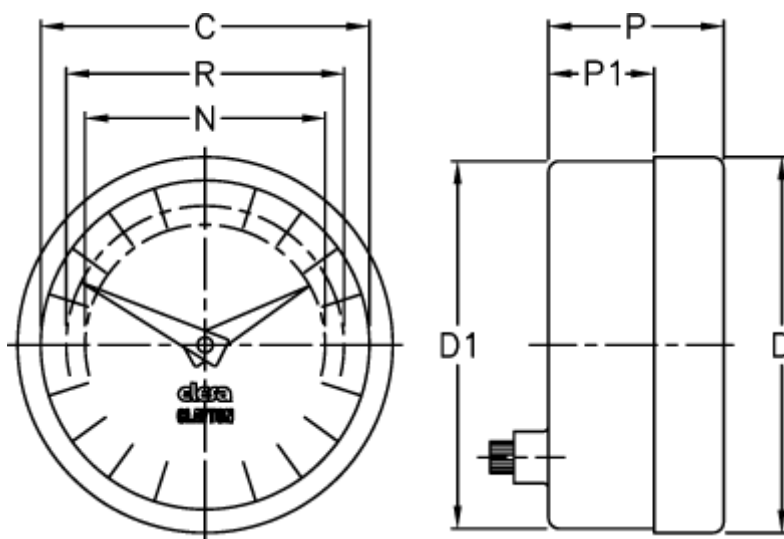

Article number: 2307074401

Description: E+G Positive drive indicator
PA12-0010-D

Measures

C = 60
D = 68.5
d1 = 67.0
N = 44
P = 32
P1 = 25
R = 51